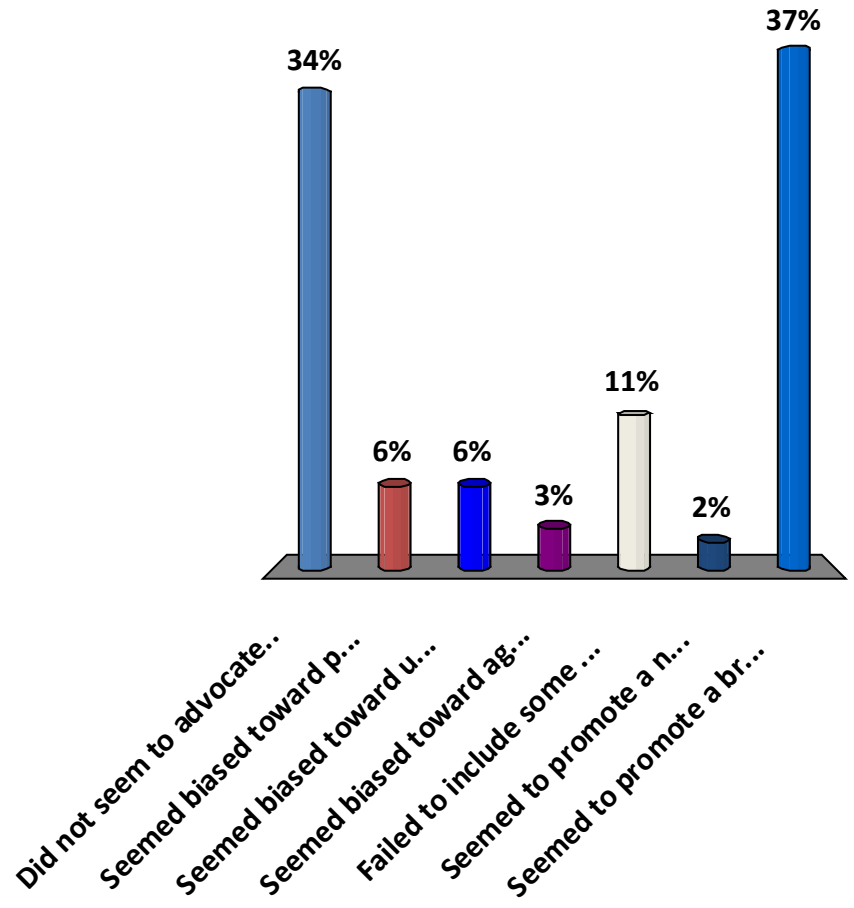

Poudre River Forum

February 3, 2017

Closing Input and Feedback
(please complete the written
evaluation!)

9. Today's Poudre River Forum

- a. Far exceeded my expectations
- b. Exceeded my expectations
- c. Met my expectations
- d. Fell short of my expectations
- e. Significantly fell short of my expectations

10. This forum: Select all that apply

- a. Did not seem to advocate a particular point of view
- b. Seemed biased toward pro-environmental views
- c. Seemed biased toward urban water rights holders
- d. Seemed biased toward agricultural water rights holders
- e. Failed to include some important points of view
- f. Seemed to promote a narrow range of interests
- g. Seemed to promote a broad range of interests

11. This forum: Select all that apply

- a. Opened my mind to perspectives I had not thought about before
- b. Helped me better understand a point of view other than my own
- c. Slightly changed my point of view on at least one topic
- d. Significantly changed my point of view on at least one topic.
- e. Made me more solidly set on my own point of view
- f. Did not address my prime concern