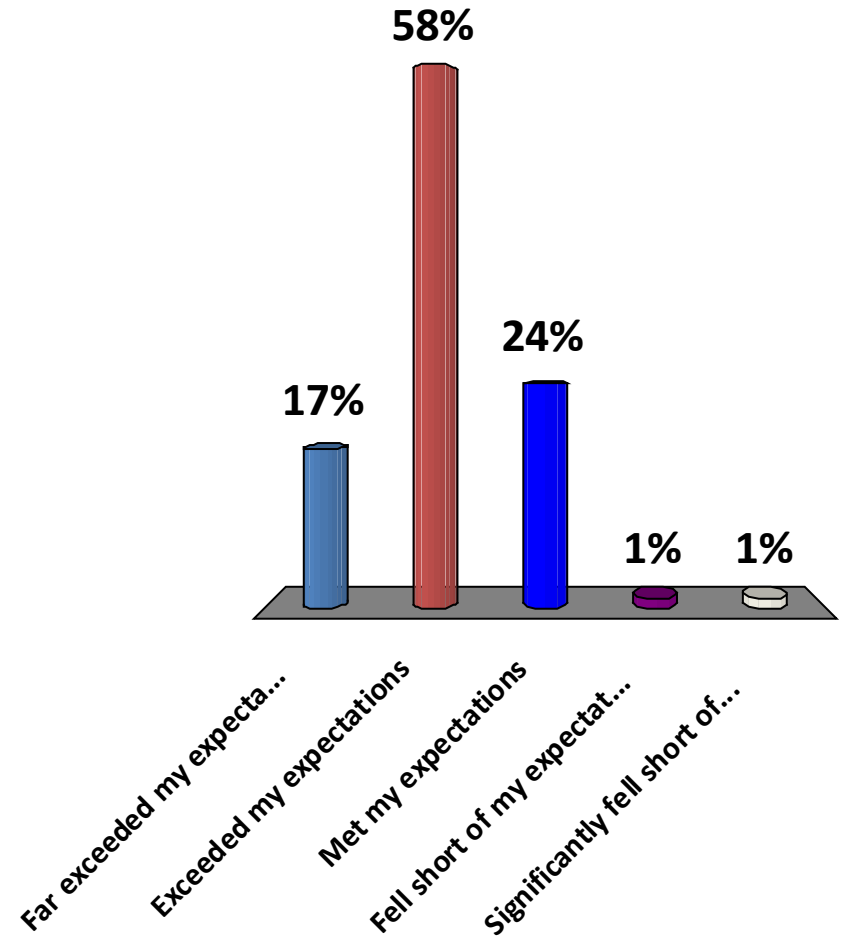

Poudre River Forum

February 3, 2017

Closing Input and Feedback
(please complete the written
evaluation!)

9. Today's Poudre River Forum

- a. Far exceeded my expectations
- b. Exceeded my expectations
- c. Met my expectations
- d. Fell short of my expectations
- e. Significantly fell short of my expectations

10. This forum: Select all that apply

- a. Did not seem to advocate a particular point of view
- b. Seemed biased toward pro-environmental views
- c. Seemed biased toward urban water rights holders
- d. Seemed biased toward agricultural water rights holders
- e. Failed to include some important points of view
- f. Seemed to promote a narrow range of interests
- g. Seemed to promote a broad range of interests

11. This forum: Select all that apply

- a. Opened my mind to perspectives I had not thought about before
- b. Helped me better understand a point of view other than my own
- c. Slightly changed my point of view on at least one topic
- d. Significantly changed my point of view on at least one topic.
- e. Made me more solidly set on my own point of view
- f. Did not address my prime concern